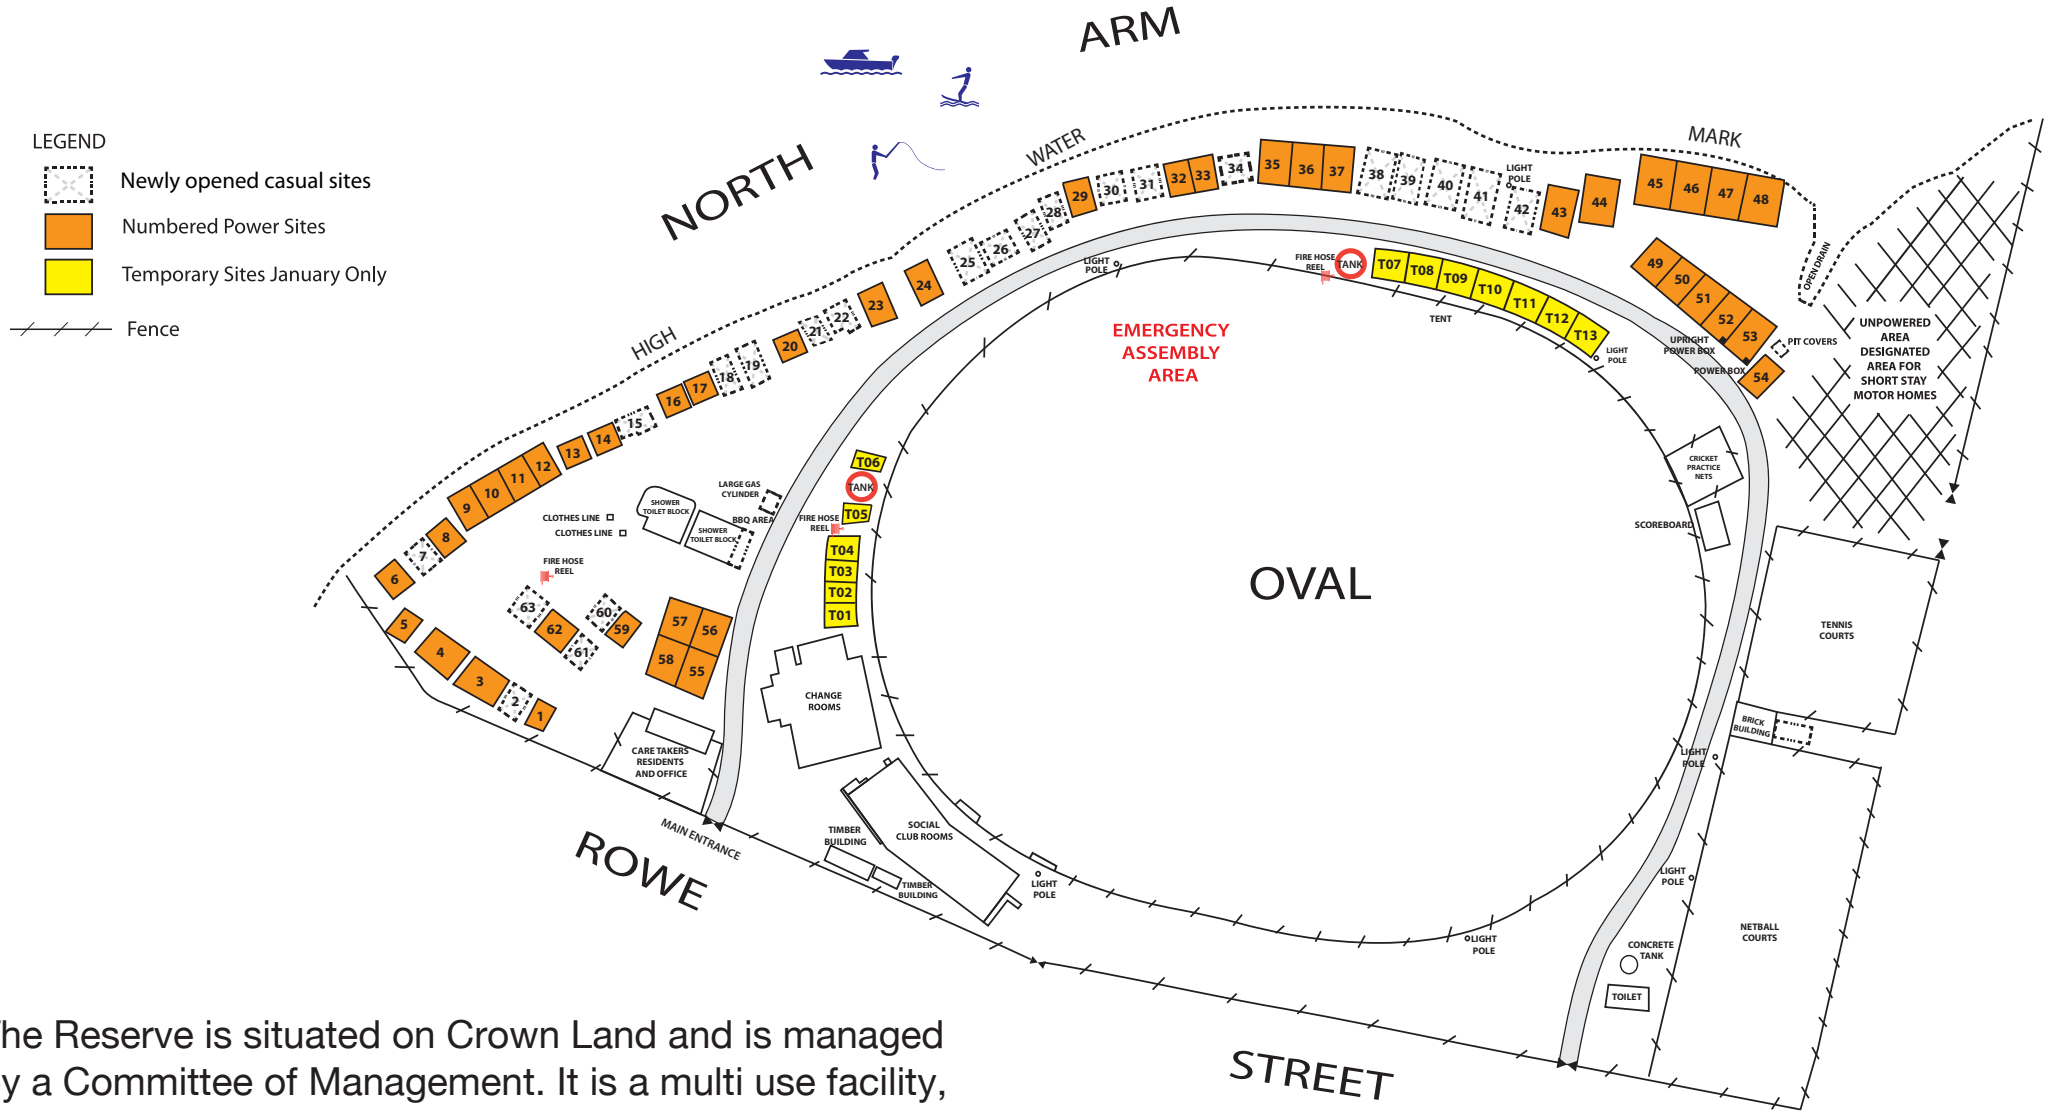

Welcome to the Lakes Entrance Recreation & Camping Reserve

The Reserve is situated on Crown Land and is managed by a Committee of Management. It is a multi use facility, used by sporting clubs and the wider community.